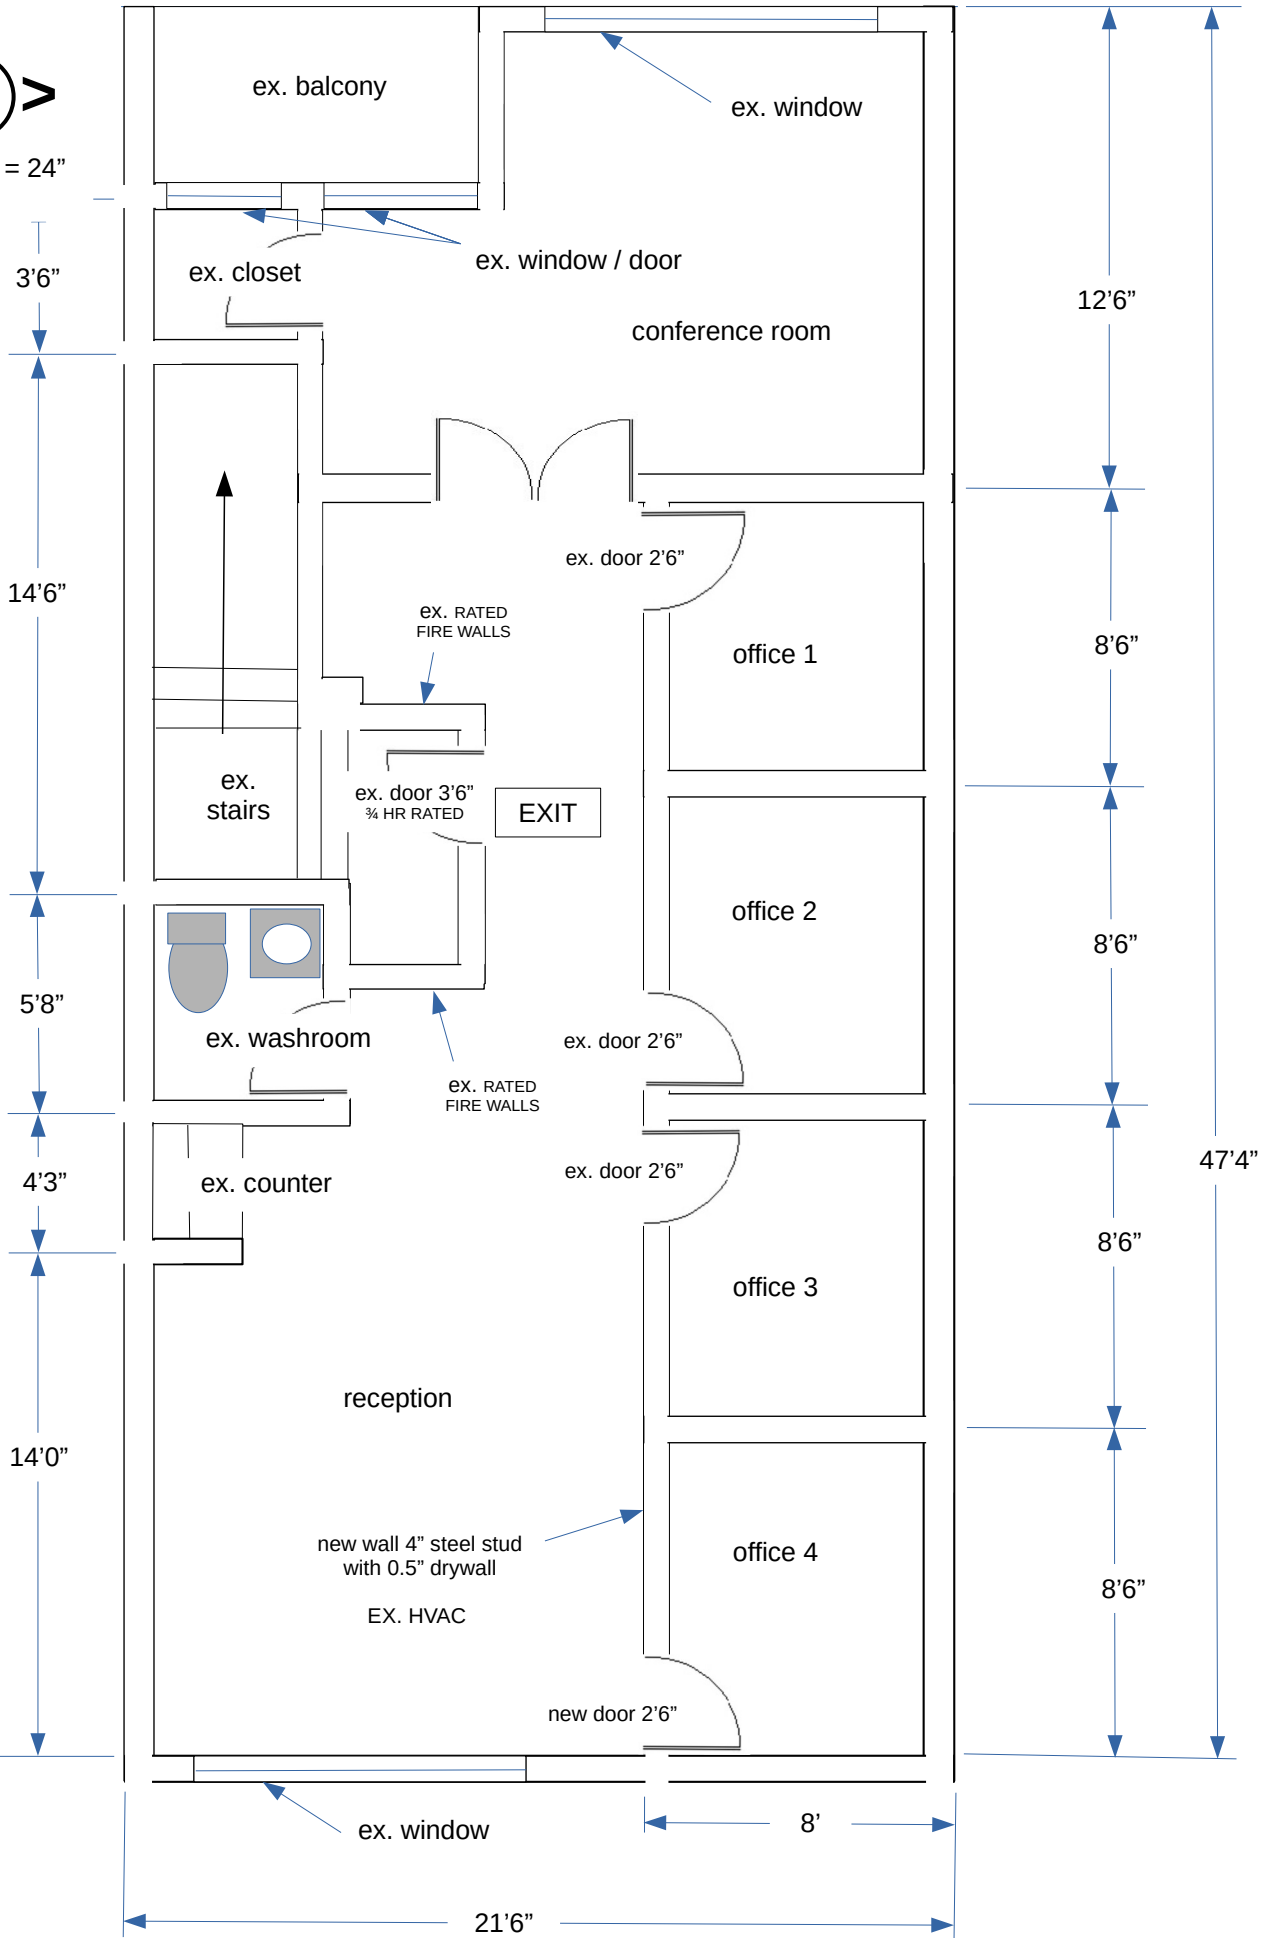

scale: 1cm = 24"

230 – 4400 Hazelbridge Way Floor Plan